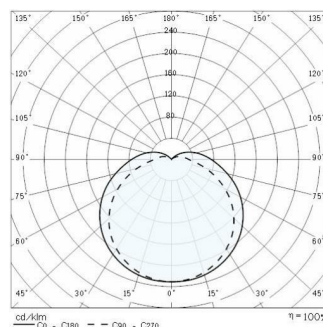

EKO+19 LED

Part number	3013836
Lampholder:	LED
Light Source:	LED
Wattage:	10 W
Finish:	AN-96 / Anthracite gray / Textured
Insulation class:	I
Degree of protection:	IP66
IK-J-xxIP:	IK07 2J xx5
CRI:	80
Kelvin:	3000
Optic:	SYMMETRIC EXTRA WIDE REFLECTOR
Lightsource lumen output:	672 lm
Luminaire lumen output:	479 lm
L:	L80
B:	B10
Lifetime:	50000 h
Ta MIN luminaire:	-25°
Ta MAX luminaire:	40°

Description

- Wall and ceiling mounting luminaire for indoor and outdoor, comprising:
- Die-cast painted aluminium housing, ring and screens
 - Pressed glass diffuser, white painted inside
 - EPDM gasket
 - Diffuser stays securely hinged to the frame
 - No through wiring
 - Stainless steel locking screws
 - Photometric data measure according to UNI EN 13032-4 and IES LM-79-08

Photometric data

Technical drawings